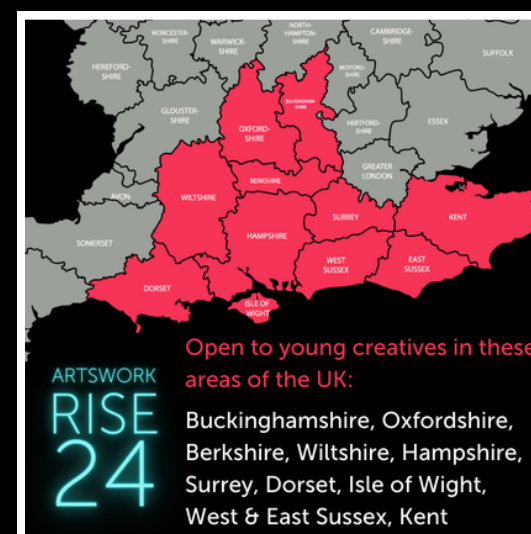

Instagram (Square)