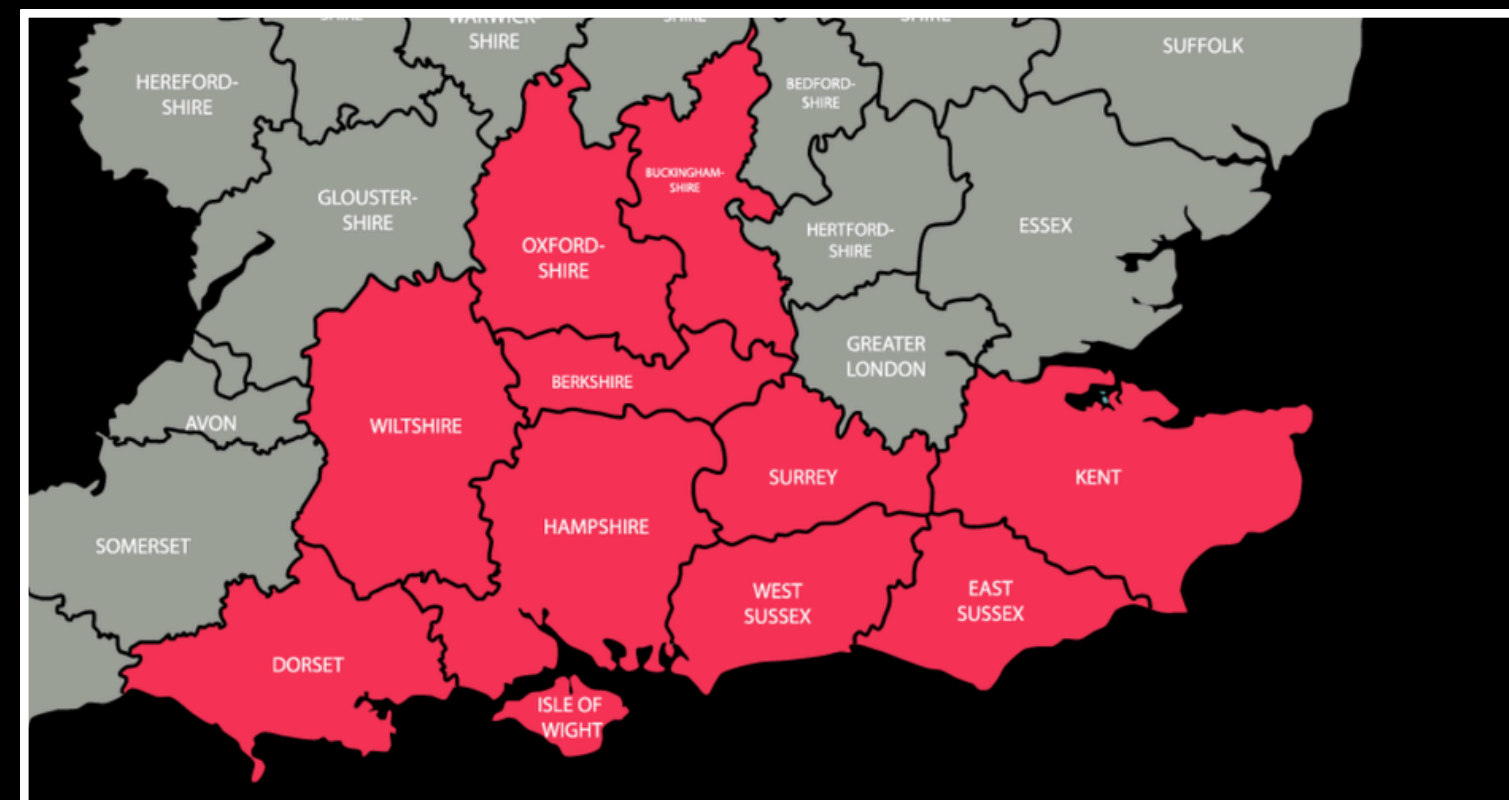

Twitter/Facebook/LinkedIn (1200 x 630px):